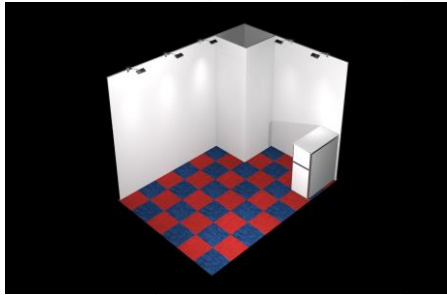

Basic Wood

Price: SEK 2670 / SQM

Price includes:

Stand construction as per drawing:

- Space rent
- White wooden walls with lockable storage 1x1m
- Choose color on carpet (blue, red, black, yellow, orange, bright green, black, beige or graphite grey)
- Electricity 10A 1-fas 240V
- 5 pcs spotlights

OPEN PAKET

Pris: SEK 3070 / SQM

Price includes:

Stand construction as per drawing:

- Space rent
- White wooden walls with lockable storage
- Choose color on carpet
- Electricity 10A 1-fas 240V
- 1 pcs table
- 3 pcs chairs
- 1 pcs information desk
- 1 pcs bar stool
- 1 Light on truss included spotlight