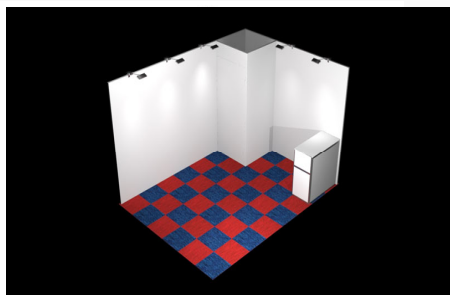

Simply and convenient value for money!

In addition to the space rent, the basic fee is SEK 7 500 and insurance SEK 1 450.

For more information please contact the team for the fair Underhåll 2022

Phone +46 31 708 8000

info@underhall.se – www.underhall.se

Basic Wood

Price: SEK 2 548 / SQM

Price includes:

Stand construction as per drawing:

- Space rent
- White wooden walls with lockable storage 1x1m
- Choose color on carpet (blue, red, black, yellow, orange, bright green, black, beige or graphite grey)
- Electricity 10A 1-fas 240V
- 5 pcs spotlights