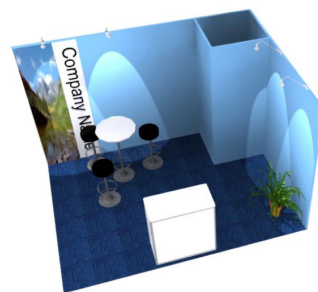

#### Price includes:

Stand construction as per drawing:

- Space rent
- White wooden walls with lockable storage 1x1m
- Choose color on carpet (blue, red, black, yellow, orange, bright green, black, beige or graphite grey)
- Electricity 10A 1-fas 240V
- 5 pcs spotlights